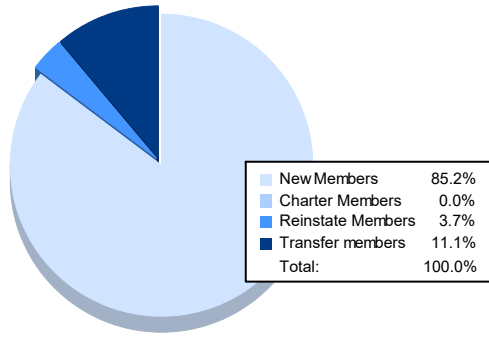

Year	New Clubs	Dropped Clubs	Gain/Loss Clubs	New Members	Charter Members	Reinstate Members	Transfer Members	Total Member Added	Total Members Dropped	Gain/Loss Members
2016-2017	0	0	0	58	6	1	1	66	126	-60
2017-2018	0	0	0	52	0	1	0	53	90	-37
2018-2019	0	0	0	54	0	0	4	58	93	-35
2019-2020	0	1	-1	33	0	0	0	33	102	-69
2020-2021	0	0	0	23	0	1	3	27	71	-44
<b>Average</b>	<b>0</b>	<b>0</b>	<b>0</b>	<b>44</b>	<b>1</b>	<b>1</b>	<b>2</b>	<b>47</b>	<b>96</b>	<b>-49</b>

### Membership Composition June 2021 Cumulative